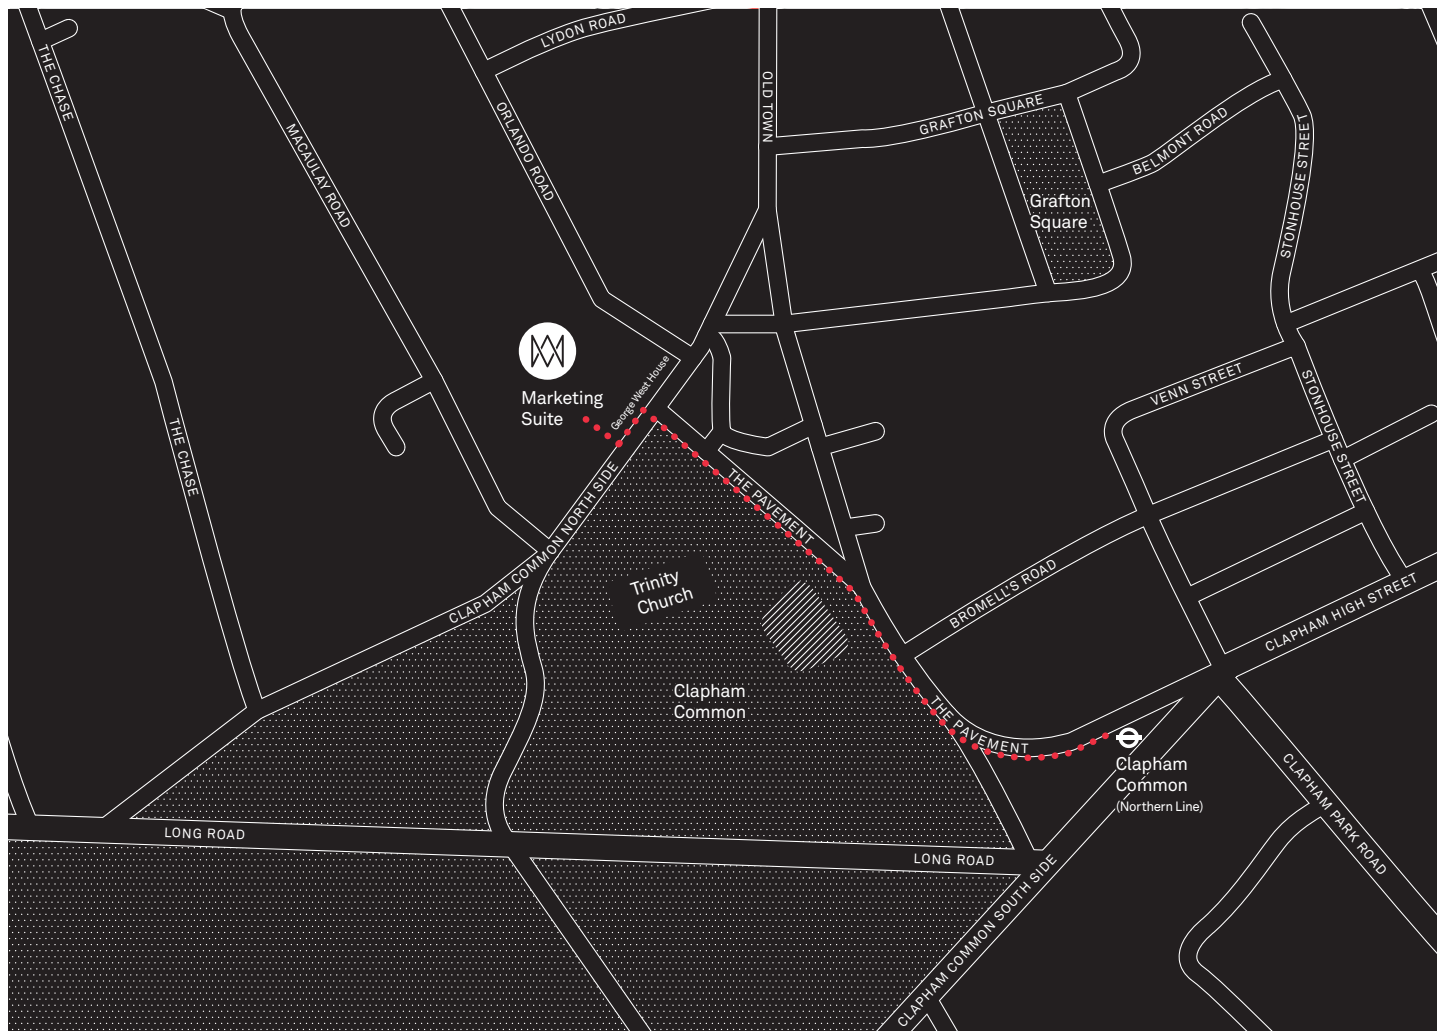

# MACAULAY WALK

CLAPHAM OLD TOWN  
EST. MMXIV

## TUBE TIMES TO CLAPHAM COMMON\*

Minutes	Destination
13	London Bridge
15	Bank
16	Oxford Circus
17	Leicester Square
19	Tottenham Court Road
25	King's Cross St Pancras
27	Canary Wharf
67	Heathrow

## WALKING FROM CLAPHAM COMMON\*

- Head southwest on The Pavement
- Turn right onto The Pavement
- Turn left onto The Pavement
- Turn left onto Clapham Common North Side, cross the road and continue for 30s
- Marketing Suite will be on the right hand side accessed through George West House Archway

\* Compiled from Transport for London's Journey Planner. Includes, where appropriate, transfer times.